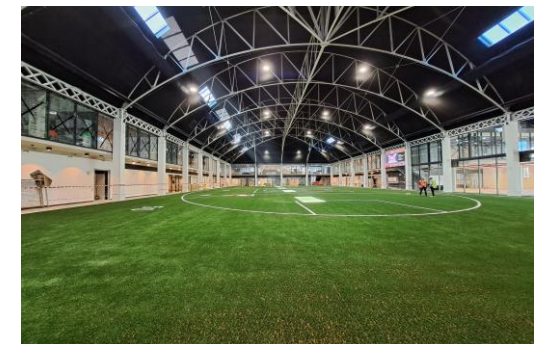

EVERGREEN SYNTHETIC GRASS  
Ultra Gold Plus bowls surface

FIELDTURF AUSTRALIA  
Core Prime

FIELDTURF AUSTRALIA  
Genius

FIELDTURF AUSTRALIA  
Sydney Swans Training Facility

INNOVATION - 3<sup>RD</sup> PLACE