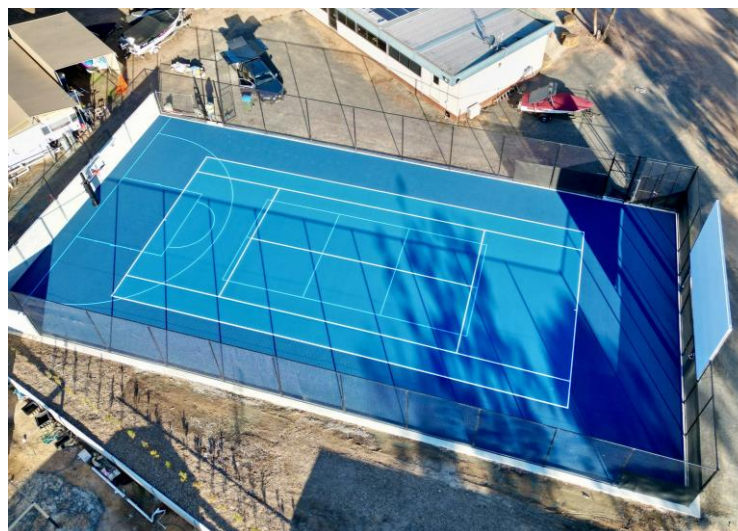

# SURFACING - DOMESTIC SPORTS COURTS

SYNTHETIC SPORTS GROUP  
Kyah Private Hotel NSW

B&T POOL & COURT SURFACING  
Lake Eppalock Holiday Park VIC

B&T POOL & COURT SURFACING  
Strathfieldsaye VIC

WEST COAST SPORTING SURFACES  
Eagle Bay WA