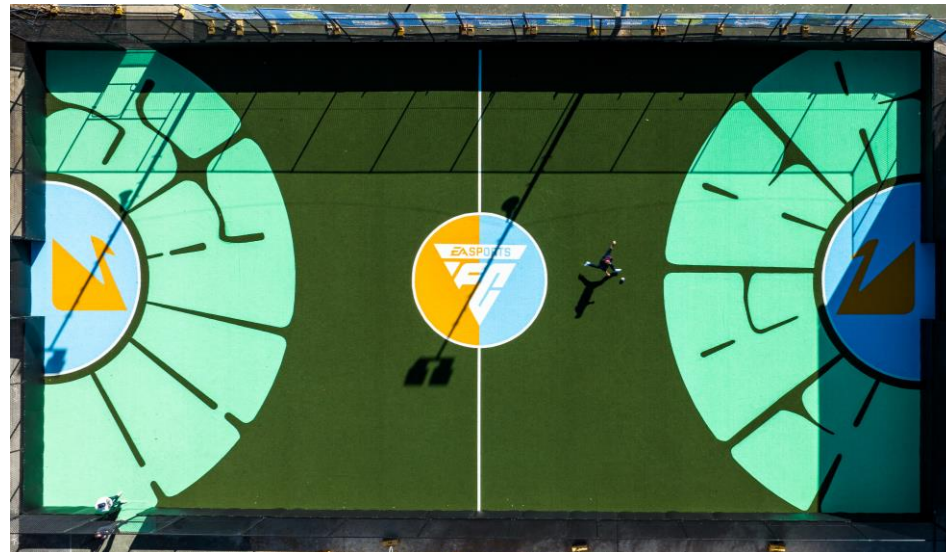

# DESIGN

SPORTENG  
Barton Park NSW

SPORTENG  
Sam Kerr Football Centre WA

SPORTENG  
Home of the Matildas VIC

SPORTSZONE GROUP  
Sam Kerr Futsal Court NSW

SPORTS DESIGN GROUP  
Carwatha College Soccer Pitch VIC