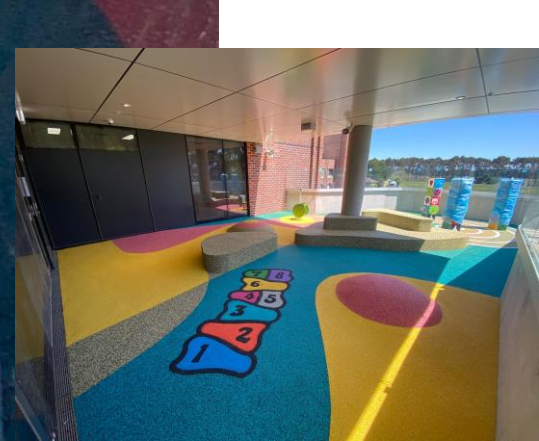

SURFACING – COMMERCIAL FACILITY PLAY SPACES - 3RD PLACE

RUBBERTOUGH INDUSTRIES
Latrobe Regional Hospital Stage 3A VIC