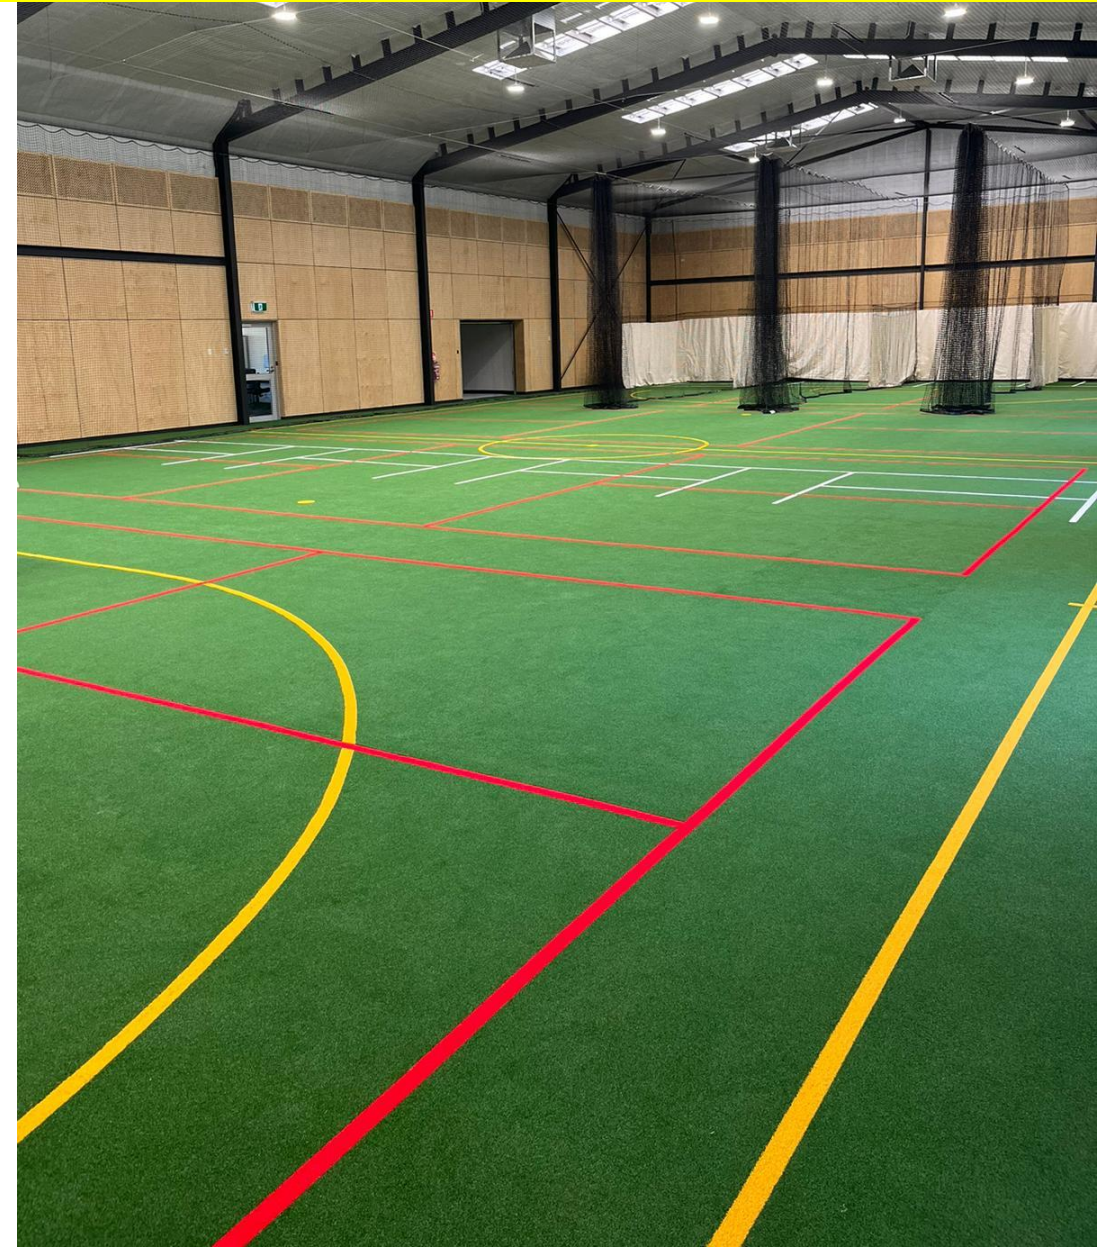

INDOOR SPORTS PROJECTS

3RD PLACE

FIELDTURF AUSTRALIA
Trinity College SA