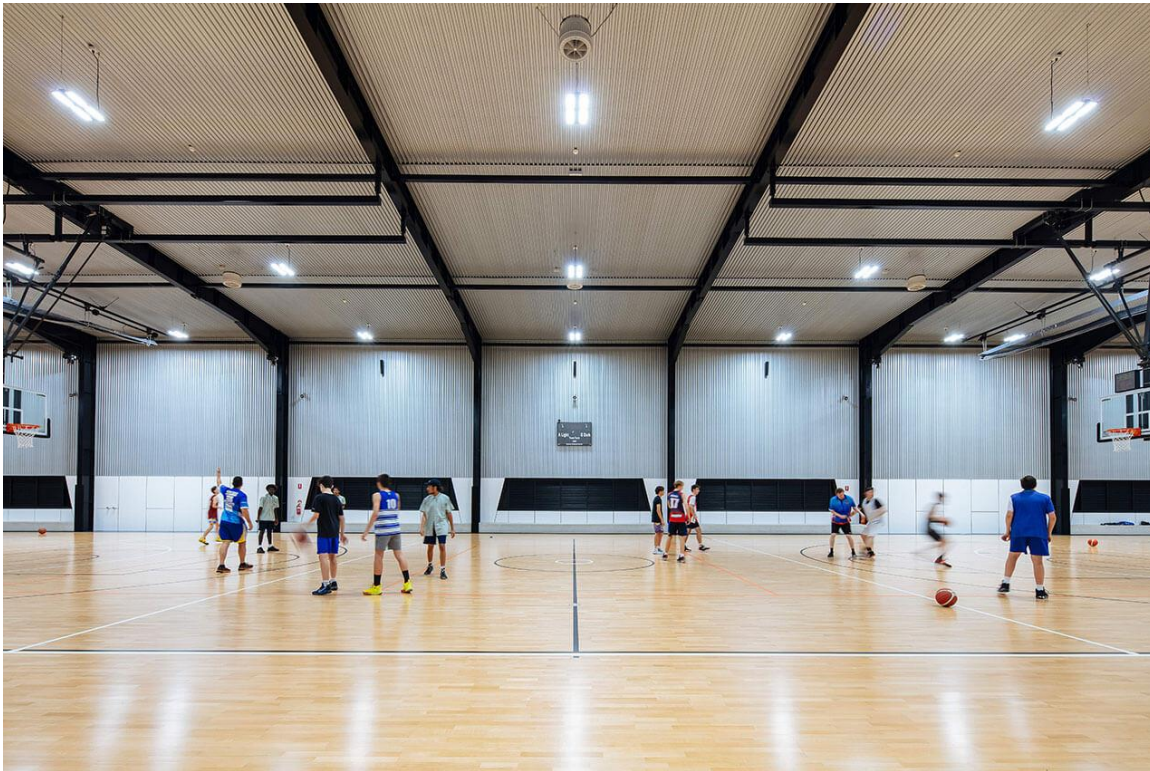

SPORTS EQUIPMENT INSTALLATIONS (INDOOR) 3RD PLACE

GRAND SLAM SPORTS EQUIPMENT Townsville Active Precinct QLD