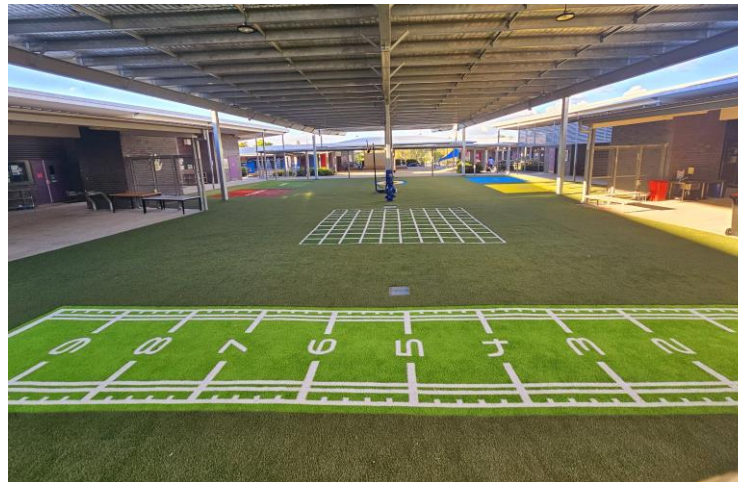

# SURFACING – COUNCIL / SCHOOL PLAY SPACES

RUBBERTOUGH INDUSTRIES  
Mernda Public School VIC

RUBBERTOUGH INDUSTRIES  
Aliman College VIC

SYNTHETIC GRASS & RUBBER SURFACES  
Next Sense Macquarie Park NSW

SYNTHETIC GRASS & RUBBER SURFACES  
Budawang School Milton NSW