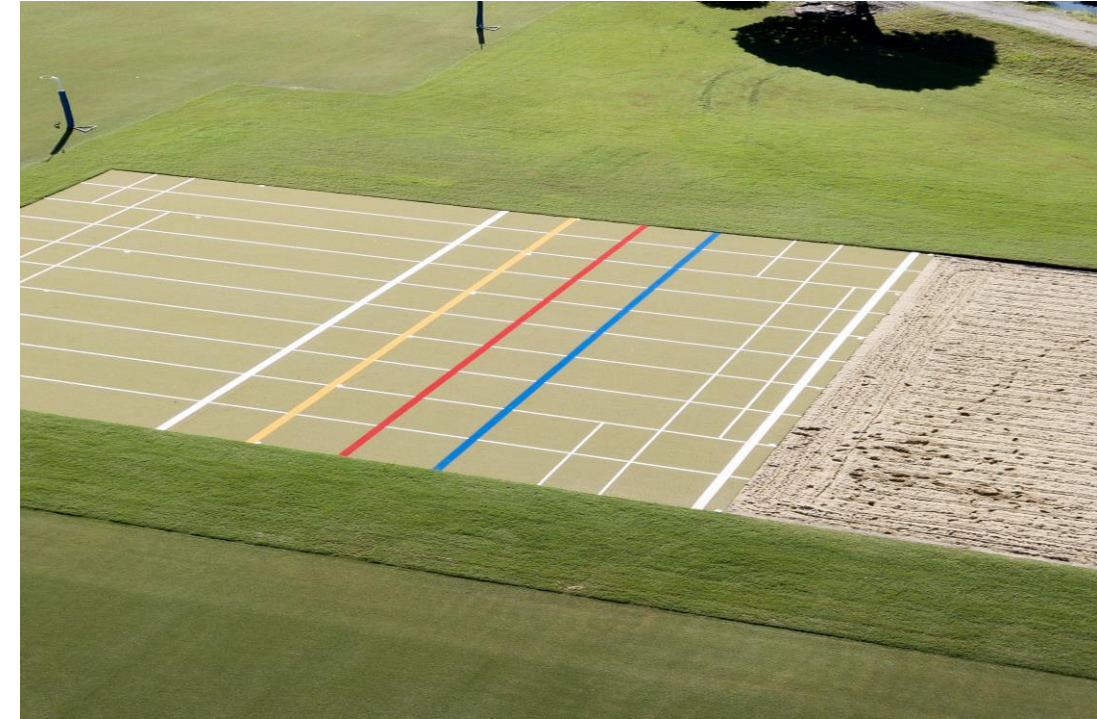

MULTI-SPORTS PROJECTS

GRASSPORTS QUEENSLAND All Saints Anglican School Merrimac

- Construction of 6 x new multipurpose courts
- Upgrade of 4 x existing multipurpose courts
- Upgrade of long jump and cricket facility
- Additional pickleball lines to an existing undercover area